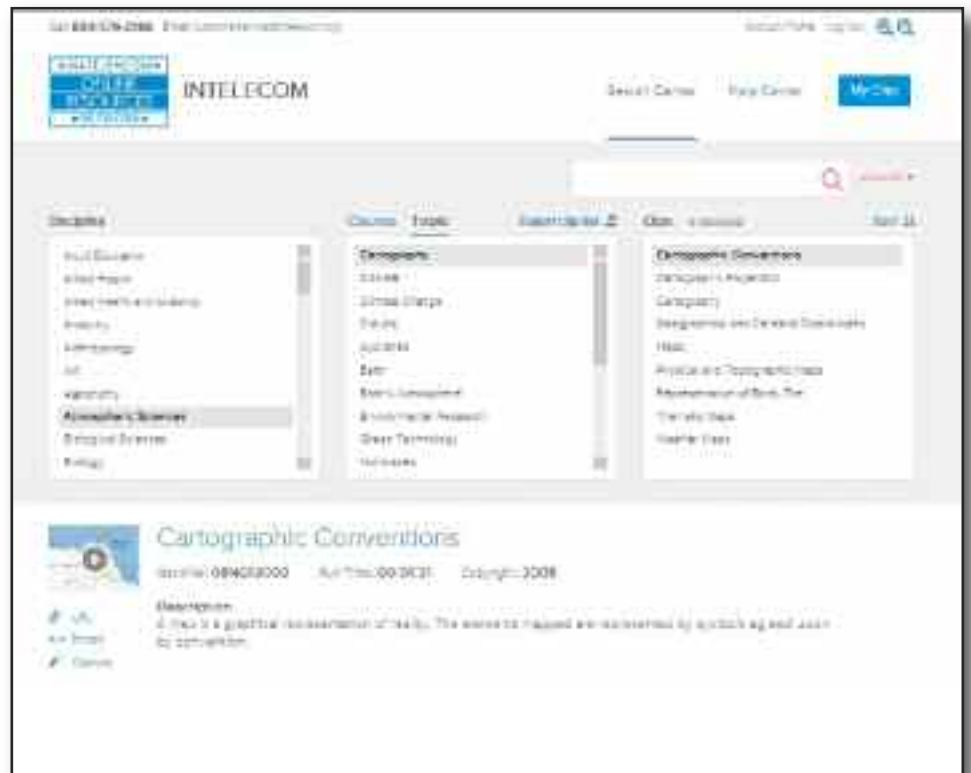

Request a FREE 30-Day Trial

User-Friendly Design

SEARCH CENTER

- Select a Discipline.
- Select a Course or Topic.
- Select a Clip.
- Use the search bar with advanced search features for refined searches.