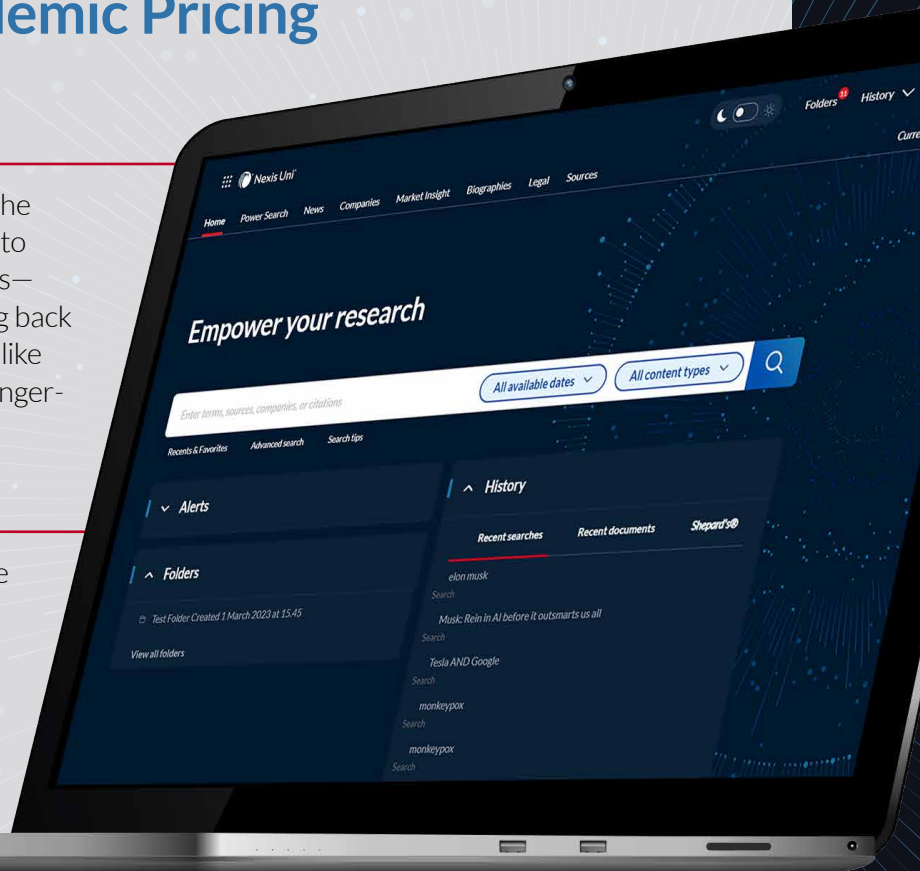

Unchanging Excellence: Keeping the Same Content & Academic Pricing

ACADEMIC-FOCUSED FEATURES AND CONTENT

Academic researchers can continue to enjoy the convenience of one-click citations and access to over 15,000 news, business, and legal sources—including U.S. Supreme Court decisions dating back to 1790—plus exclusive features and content like Nexis Dossier, CSRhub ESG Ratings, and Springer-Nature Academic Journals.

SPECIAL ACADEMIC PRICING

This upgraded version of Nexis Uni is available with the same special Academic pricing, continuing to provide your researchers with the same unrivaled content from LexisNexis for an unbeatable price.

When Is the Upgrade Occurring

EARLY ACCESS PERIOD

Starting in late 2023, all Nexis Uni users will be able to switch between the new and existing Nexis Uni experiences using the Product Switcher tab for early access into the new Nexis Uni before all users are upgraded in 2024.

SEAMLESS UPGRADE IN 2024

All work for moving your campus to the upgraded Nexis Uni experience will be done in the background. Notice will be given before the final upgrade of all users is completed.

Drive Research Breakthroughs: Champion the Nexis Uni Upgrade on Your Campus Today!

Contact your LexisNexis sales representative to learn more today.